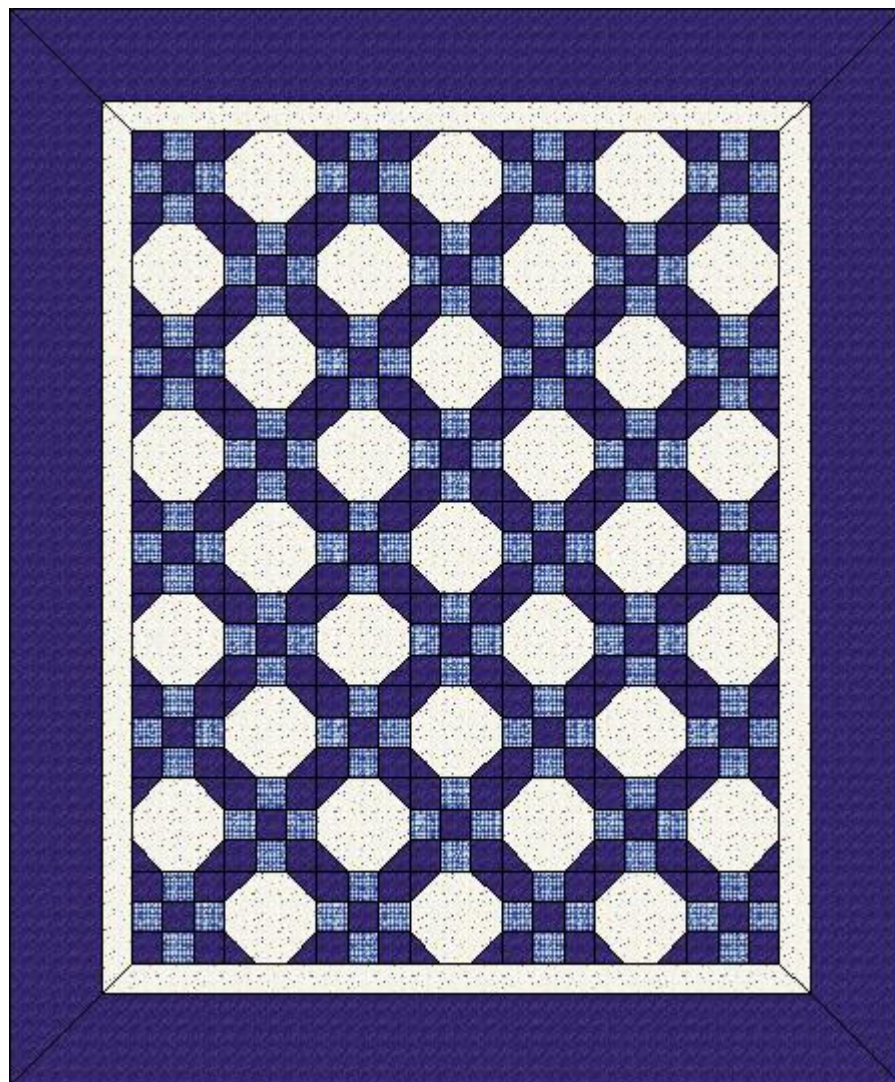

9 Patch Block for Snowball Quilt

Block Size is 9 X 9 finished size

Project: Nine Patch block for Snowball Quilt

9 inches wide by 9 inches high

A - Cut 5 Dark Blue

B - Cut 4 light blue

Snowball Quilt
Size 87 x 105

Quilt Name: Snowball

Quilt is 87 inches wide and 105 inches high
Blocks are set straight

Center Block Settings

7 Blocks Across and 9 Blocks Down

63 Total Blocks

Block setting is Alternating (2 Blocks)

Blocks are 9 inches wide and 9 inches high

Blocks used are:

Nine Patch

Snowball

Quilt has 2 borders

Border 1

Style is Mitered

Horizontal Width is 3 inches

Vertical Width is 3 inches

Border 2

Style is Mitered

Border Setting is Single

Horizontal Width is 9 inches

Vertical Width is 9 inches