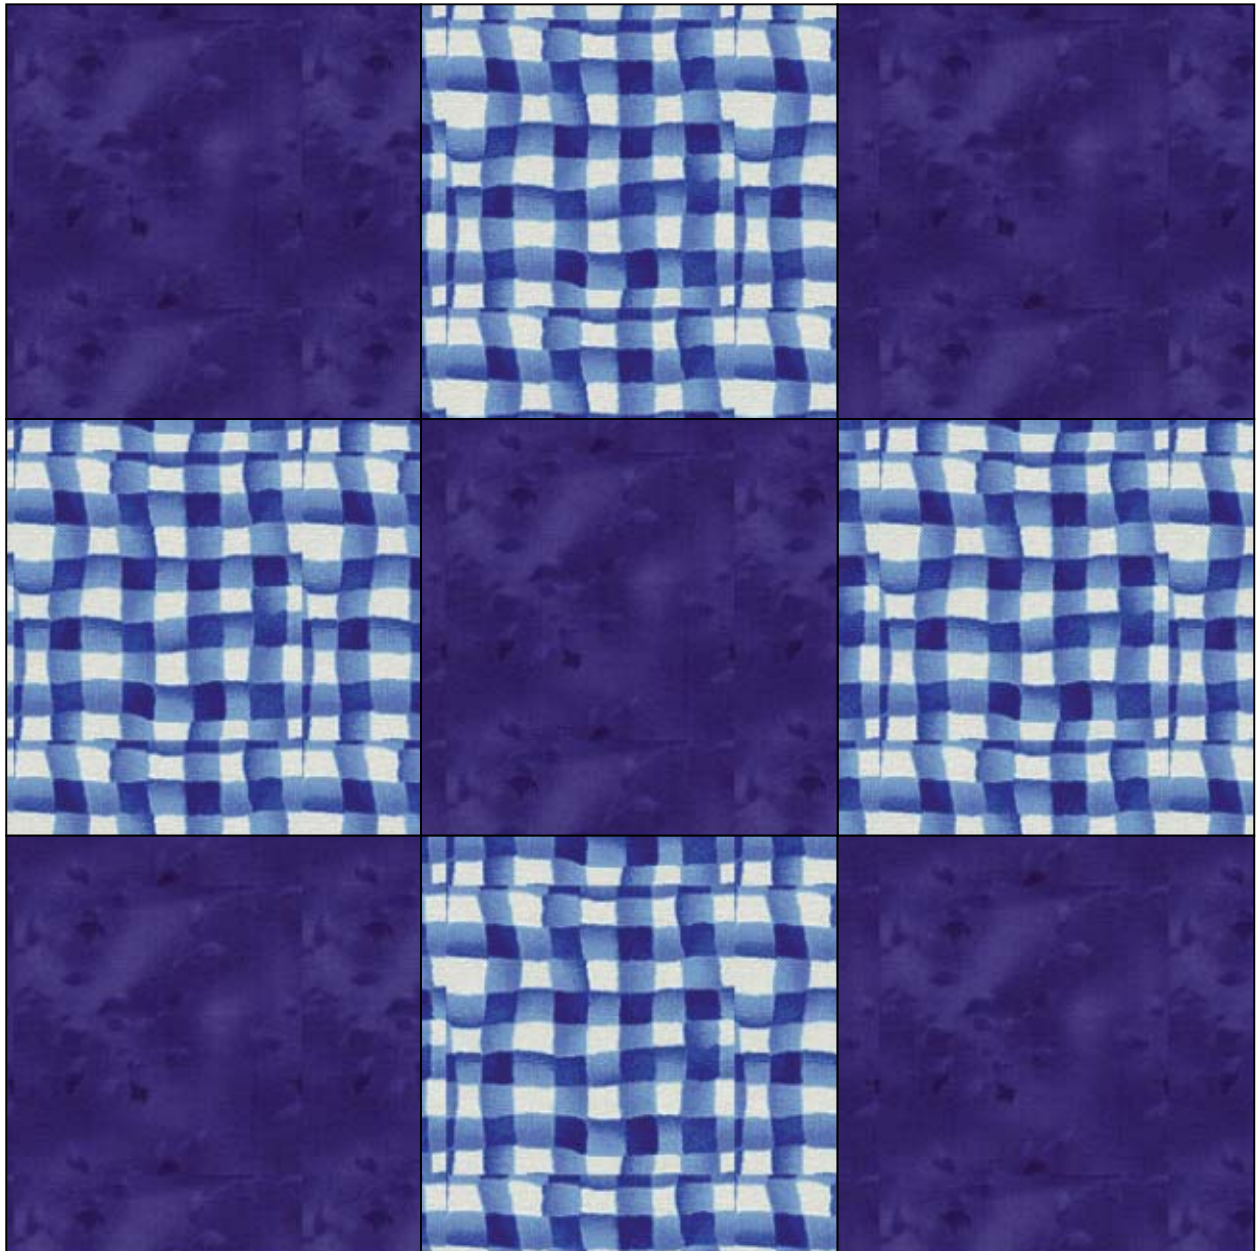

9 Patch Block for Snowball Quilt

Block Size is 9 X 9 finished size

Project: Nine Patch block for Snowball Quilt

9 inches wide by 9 inches high

A - Cut 5 Dark Blue

B - Cut 4 light blue

Snowball Quilt
Size 87 x 105

Quilt Name: Snowball

Quilt is 87 inches wide and 105 inches high
Blocks are set straight

Center Block Settings

7 Blocks Across and 9 Blocks Down

63 Total Blocks

Block setting is Alternating (2 Blocks)

Blocks are 9 inches wide and 9 inches high

Blocks used are:

Nine Patch

Snowball

Quilt has 2 borders

Border 1

Style is Mitered

Horizontal Width is 3 inches

Vertical Width is 3 inches

Border 2

Style is Mitered

Border Setting is Single

Horizontal Width is 9 inches

Vertical Width is 9 inches