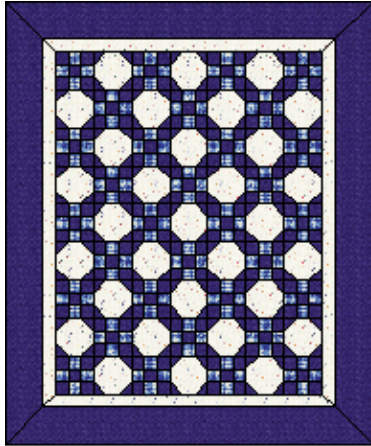

9 Patch Block for Snowball Quilt

Block Size is 9 X 9 finished size

Project: Nine Patch block for Snowball Quilt

9 inches wide by 9 inches high

A - Cut 5 Dark Blue

B - Cut 4 light blue

Snowball Quilt
Size 87 x 105

Quilt Name: Snowball

Quilt is 87 inches wide and 105 inches high
Blocks are set straight

Center Block Settings

7 Blocks Across and 9 Blocks Down

63 Total Blocks

Block setting is Alternating (2 Blocks)

Blocks are 9 inches wide and 9 inches high

Blocks used are:

Nine Patch

Snowball

Quilt has 2 borders

Border 1

Style is Mitered

Horizontal Width is 3 inches

Vertical Width is 3 inches

Border 2

Style is Mitered

Border Setting is Single

Horizontal Width is 9 inches

Vertical Width is 9 inches