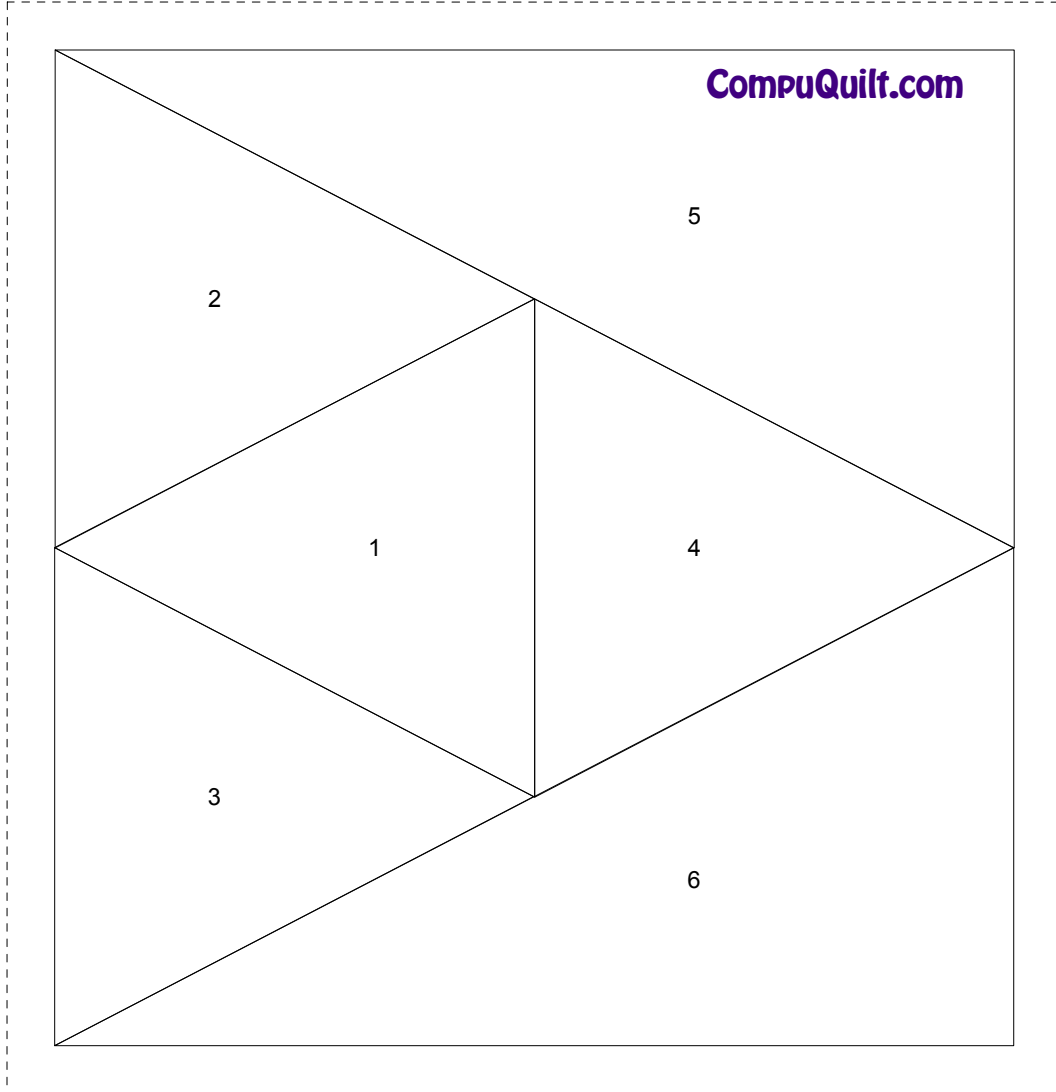

Border Vertical Unit
Make 16